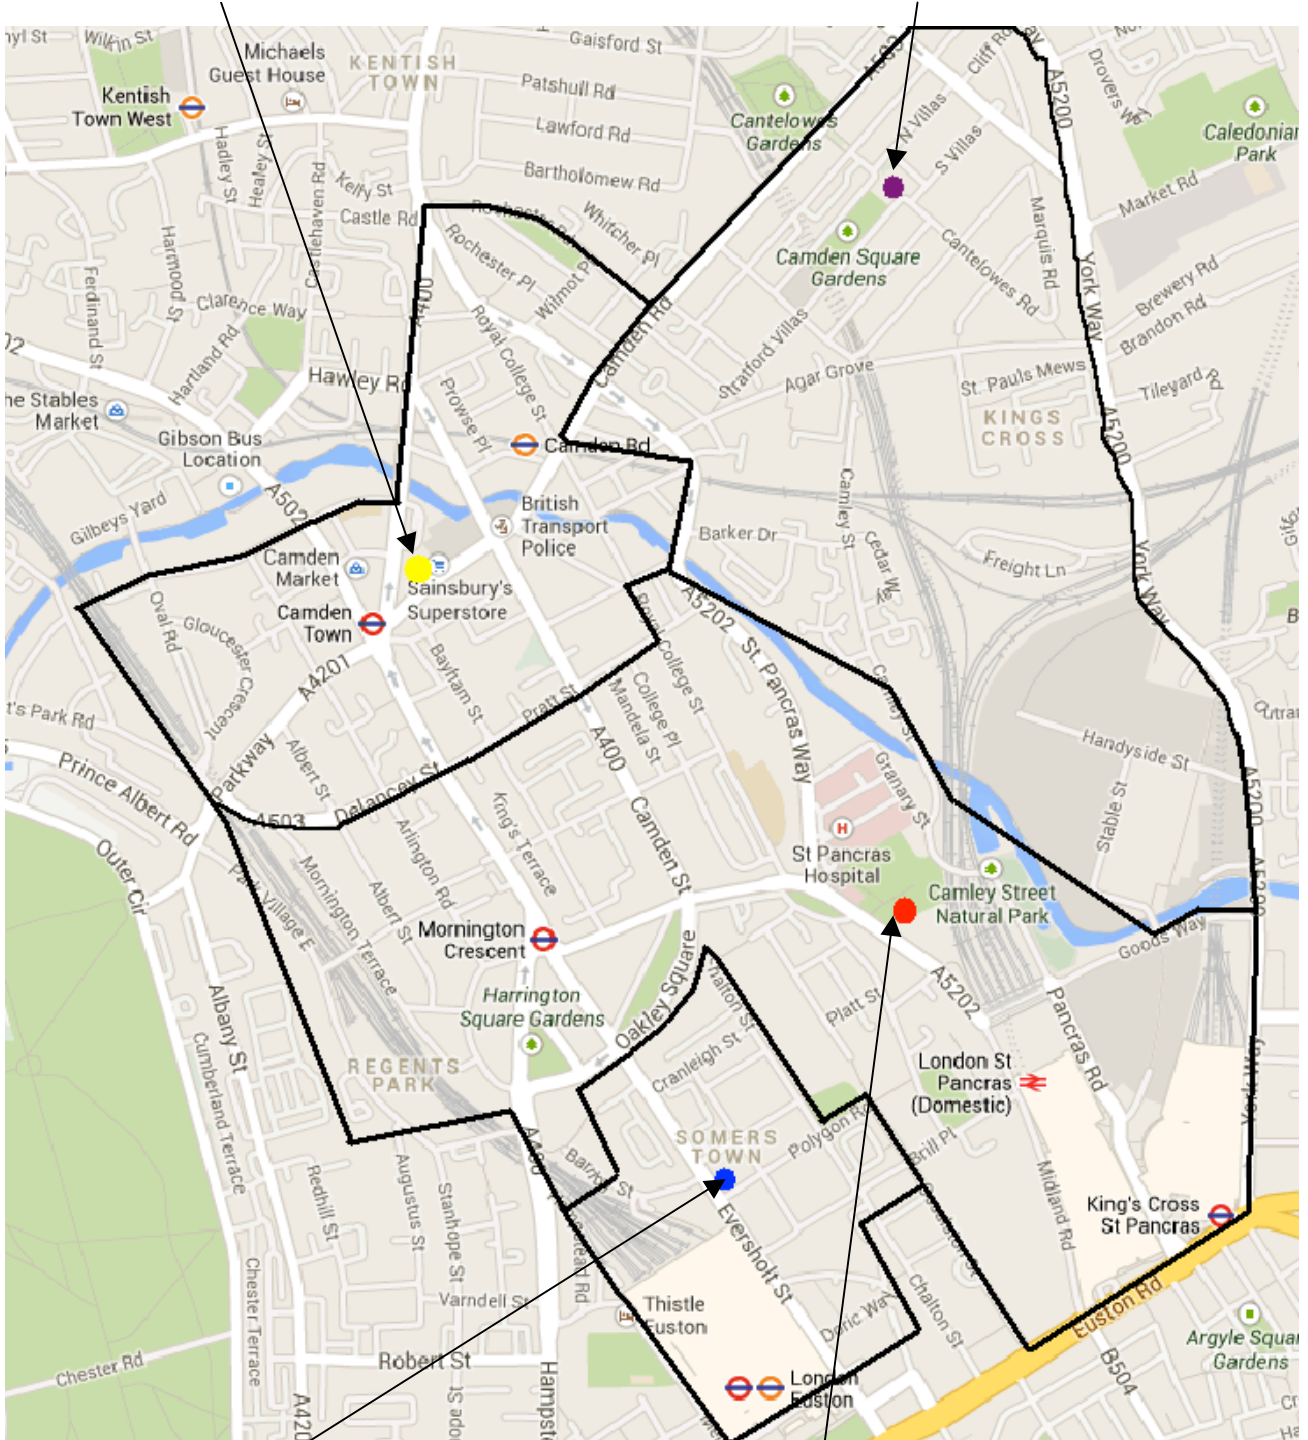

THE PARISH- ITS DISTRICTS AND CHURCHES

St Michael's Camden Town

St Paul's Camden Square

St Mary's Somers Town

St Pancras Old Church